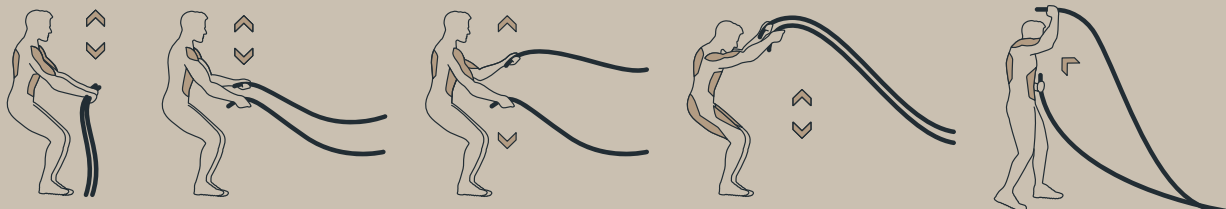

EXERCISES / STRETCH OUT