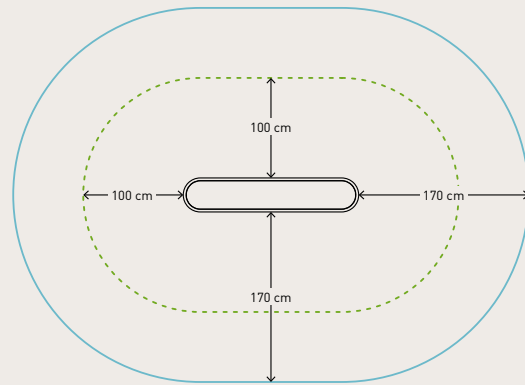

Technical data

Product no.: no-107

OCR IRISH TABLE

Dimension in cm: L175 x W34 x H180 cm
Material: Steel
Corrosion class: C4
Surface treatment: Rust-protected and powder-coated

Area of movement: 
Training space: 
Free height of fall: 180 cm
Fall protection required: Yes ground material as bark/sand/woodchips/gravel/rubber

Please note:

As a general rule, the green lines  are not allowed to overlap each other. However the blue lines  can overlap both the blue and the green lines, BUT there cannot be any solid or hard objects inside the blue circle. (Trees, stones, other fitness equipment, etc.)

NOORD