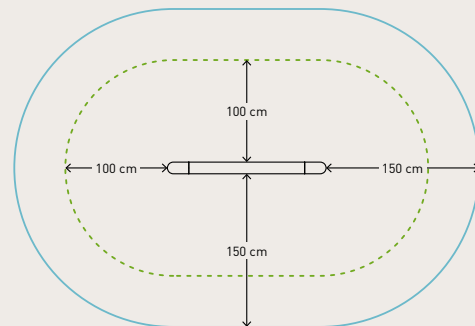

Technical data

Product no.: no-112

OCR OVER UNDER - OVER BEAM

Dimension in cm: L155 x W12 x H130 cm
Material: Steel
Corrosion class: C4
Surface treatment: Rust-protected and powder-coated

Area of movement: 
Training space: 
Free height of fall: 130 cm
Fall protection required: Lawn as minimum

Please note:

As a general rule, the green lines  are not allowed to overlap each other. However the blue lines  can overlap both the blue and the green lines, BUT there cannot be any solid or hard objects inside the blue circle. (Trees, stones, other fitness equipment, etc.)