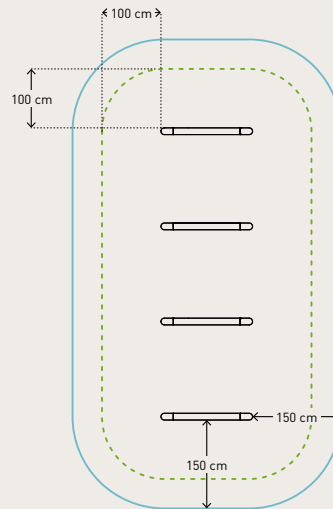

Technical data

Product no.: no-114

OCR OVER UNDER

Dimension in cm: L155 x W495 x H130 cm
Material: Steel
Corrosion class: C4
Surface treatment: Rust-protected and powder-coated

Area of movement: 
Training space: 
Free height of fall: 130 cm
Fall protection required: Lawn as minimum

Please note:

As a general rule, the green lines  are not allowed to overlap each other. However the blue lines  can overlap both the blue and the green lines, BUT there cannot be any solid or hard objects inside the blue circle. (Trees, stones, other fitness equipment, etc.)

NOORD