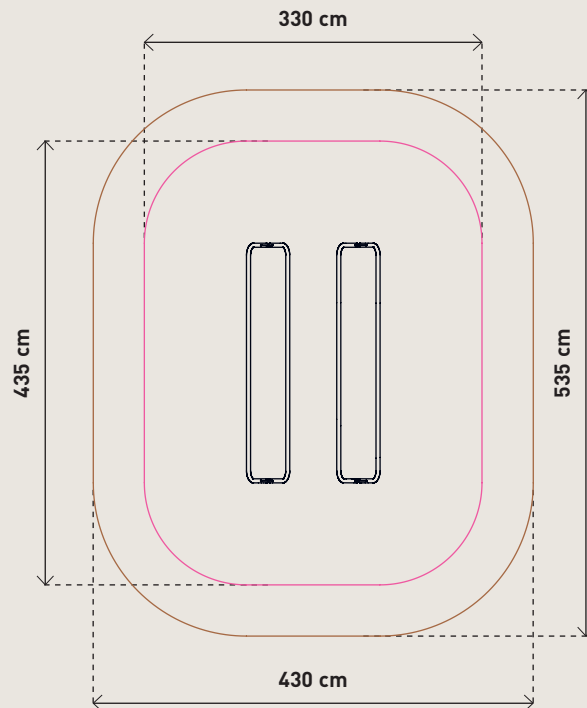

NOORD no.: no-008

SPIRER PARALLEL BAR

Dimension in cm: L220 x W130 x H110 cm
Material: Steel
Corrosion class: C4
Surface treatment: Rust-protected and powder-coated

Training space: 
Area of movement: 
Free height fall: 10 cm
Impact damping required: Non
According to: EN 16630