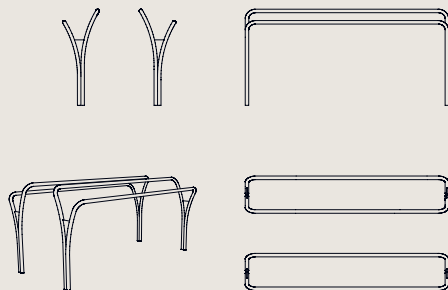

NOORD no.: no-008

SPIRER PARALLEL BAR

Dimension in cm: L220 x W130 x H110 cm
Material: Steel
Corrosion class: C4
Surface treatment: Rust-protected and powder-coated

Training space: 
Area of movement: 
Free height fall: 10 cm
Impact damping required: Non
According to: EN 16630

EXERCISES / STRETCH OUT