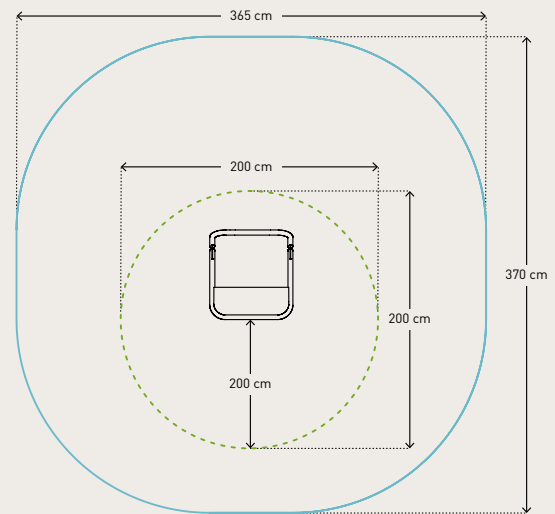

Technical data

Product no.: no-007

SPIRER GHD

Dimension in cm: L65 x W70 x H90 cm
Material: Steel
Corrosion class: C4
Surface treatment: Rust-protected and powder-coated

Area of movement: 
Training space: 
Free height of fall: 90 cm
Fall protection required: None
According to: EN 16630:2015

Please note:

As a general rule, the green lines  are not allowed to overlap each other. However the blue lines  can overlap both the blue and the green lines, BUT there cannot be any solid or hard objects inside the blue circle. (Trees, stones, other fitness equipment, etc.)