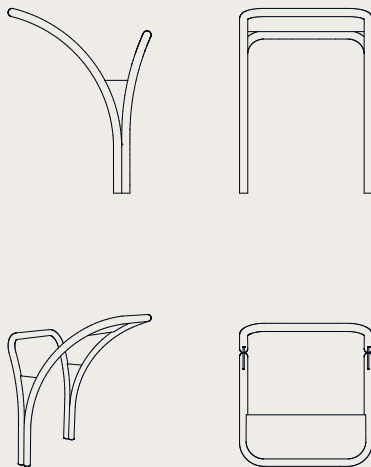

Technical data

Product no.: no-007

SPIRER GHD

Dimension in cm: L65 x W70 x H90 cm
Material: Steel
Corrosion class: C4
Surface treatment: Rust-protected and powder-coated

Area of movement: 
Training space: 
Free height of fall: 90 cm
Fall protection required: None
According to: EN 16630:2015

Please note:

As a general rule, the green lines  are not allowed to overlap each other. However the blue lines  can overlap both the blue and the green lines, BUT there cannot be any solid or hard objects inside the blue circle. (Trees, stones, other fitness equipment, etc.)