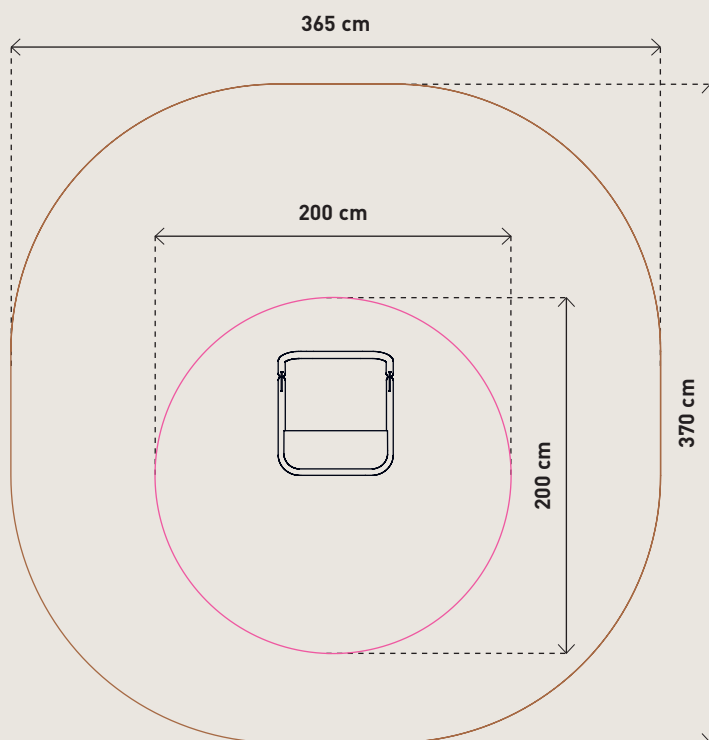

NOORD no.: no-007  
**SPIRER GHD**

**Dimension in cm:** L65 x W70 x H90 cm  
**Material:** Steel  
**Corrosion class:** C4  
**Surface treatment:** Rust-protected and powder-coated

**Traning space:**   
**Area of movement:**   
**Free height fall:** 90 cm  
**Impact damping rewuired:** Non  
**According to:** EN 16630