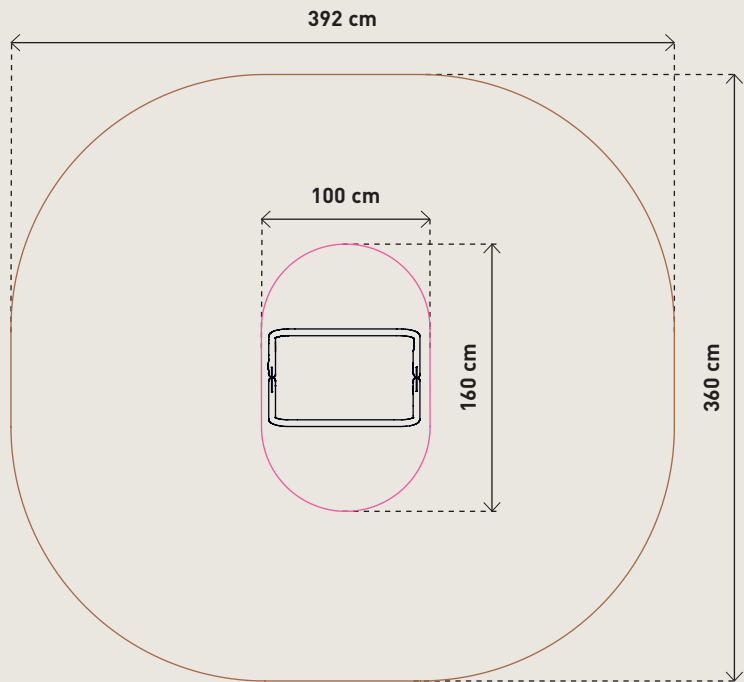

NOORD no.: no-010
SPIRER 2300

Dimension in cm: L90 x W60 x H230 cm
Material: Steel
Corrosion class: C4
Surface treatment: Rust-protected and powder-coated

Traning space: 
Area of movement: 
Free height fall: 130 cm
Impact damping rewuired: Lawn as minimum
According to: EN 16630