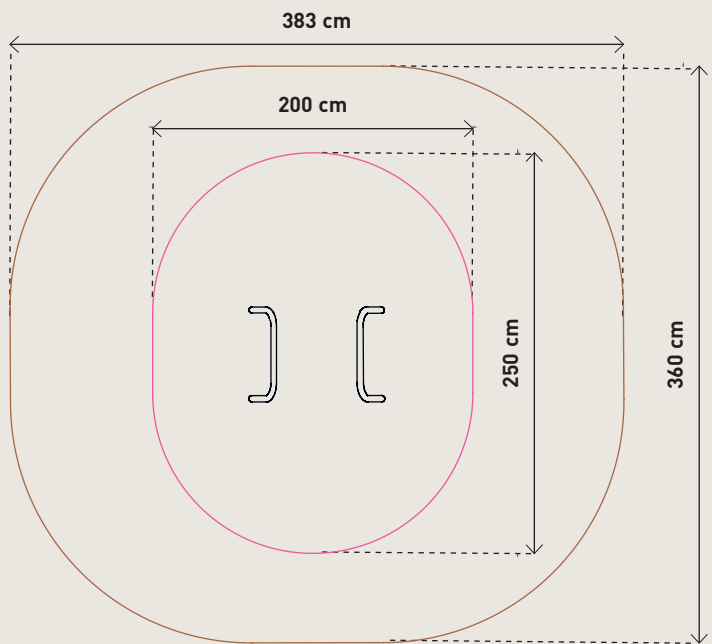

NOORD no.: no-015

SPIRER MINI PARALLEL

Dimension in cm: L65 x W85 x H45 cm
Material: Steel
Corrosion class: C4
Surface treatment: Rust-protected and powder-coated

Traning space: 
Area of movement: 
Free height fall: 45 cm
Impact damping rewuired: Non
According to: EN 16630